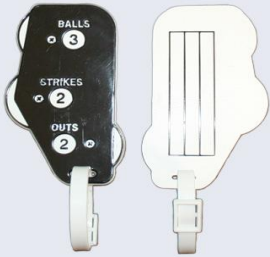

**Includes 3  
Replaceable  
Lens Sets**

**New ASA Lineup Forms (#670)**

**\$8.75**

New Official ASA 8x5 1/2 line up forms. 4 part carbonless form. Comes in 100 count pack.

**New Lineup Card Holder (#660)**

**\$2.65**

New 8x5 1/2 Official ASA Lineup card holder.

**Chilly Sport Towel (#720)**

**\$10.75**

Frogg Togg Chilly Sport Towel. Evaporative Cooling just wet it and allow it to cool you down. Size 7.5" x 33". Comes in its own storage container. Color Royal Blue.

**Umpire Indicator Luggage Tag (#TAG)**

**\$4.50**

Umpire Indicator Luggage tag.